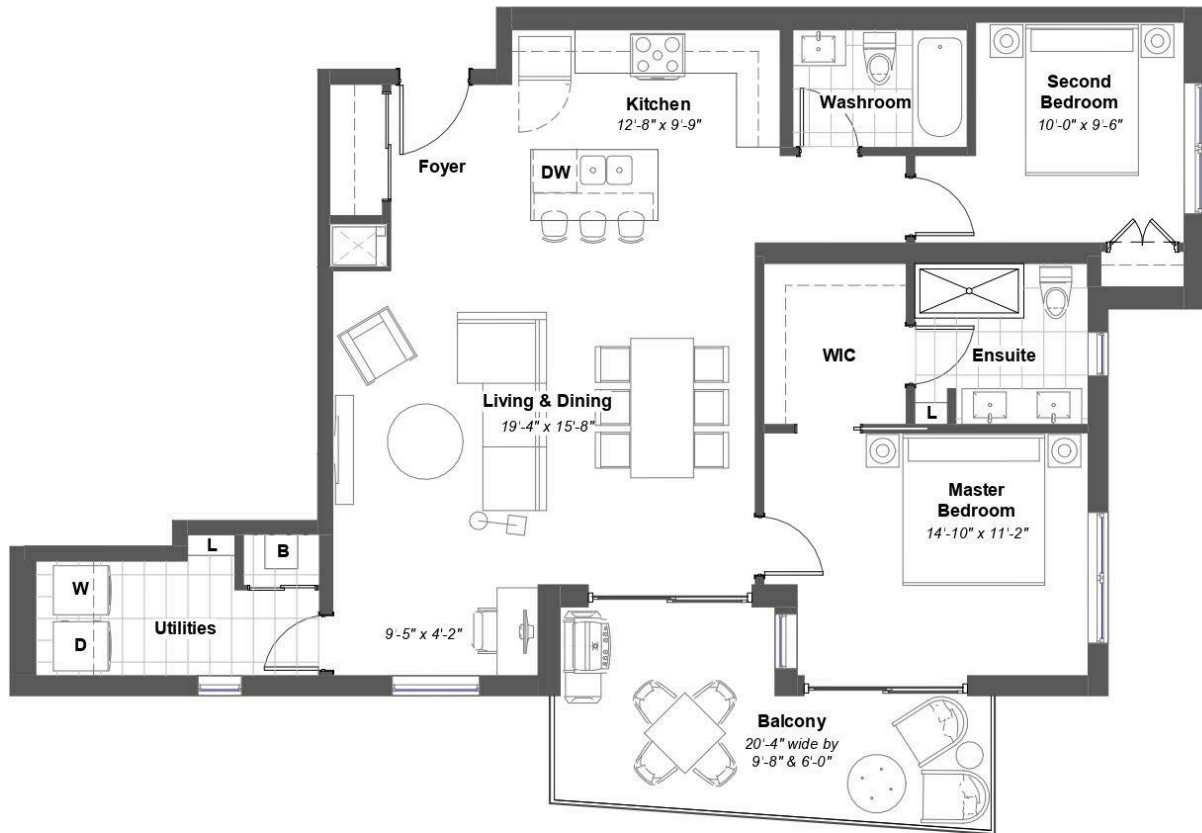

Cameron H

1,237 SQ. FT
 2 2
 + 156 SQ. FT. OUTDOOR LIVING

MDM
 DEVELOPMENTS

All measurements are calculated in accordance with industry accepted standards. Room dimensions, window in exterior space configurations, number of steps and overall floor specifications may vary with final construction documents and site conditions. All images and dimensions are not intended to form part of any agreement. Suites are sold unfurnished. All specifications and materials are subject to change without notice. All illustrations are artist's concept. Prices and specifications subject to change without notice. E.&O.E. March 2021