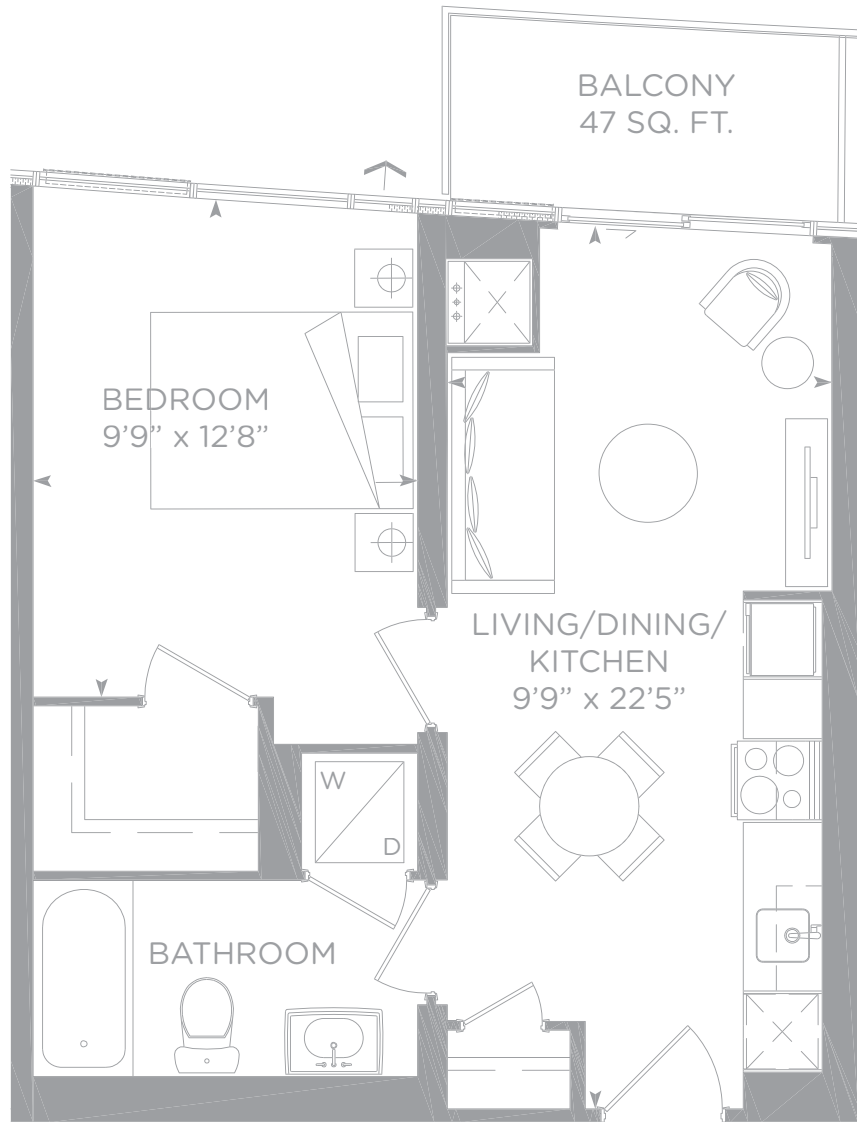

AA1 1 bedroom

493 SQ. FT. + 47 SQ. FT. BALCONY= 540 SQ. FT. TOTAL LIVING SPACE

FLOOR 6-11